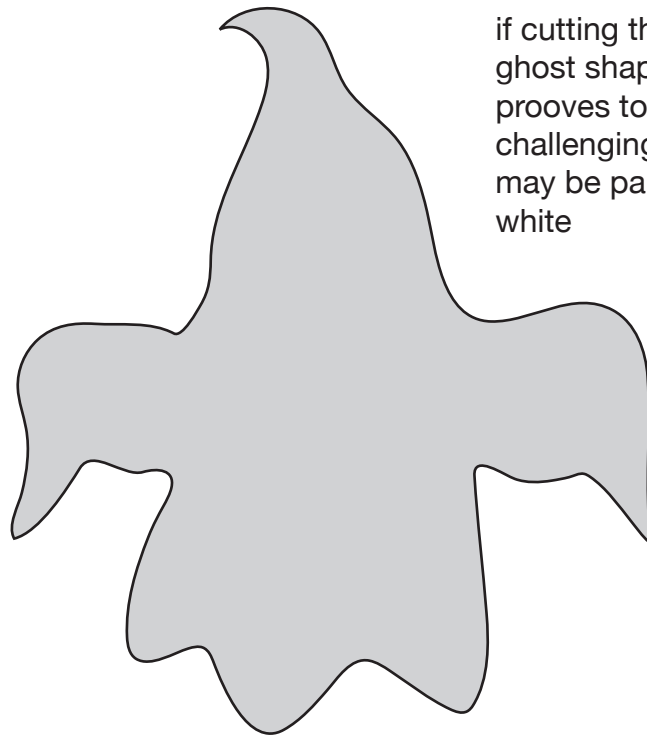

CUT TEMPLATE

cut

cut

cut

discard

discard

cut

discard

# PAIN T GUIDE

if cutting the bat shape proves too challenging, it may be painted any color that contrasts with the rest of the body

main body is entirely black, or decorated to taste. advanced painters may choose to brush on some subtle grey clouds.

cut

the spider's body  
can be made from  
the discarded piece,  
or any other materials  
you choose. Make  
it as cute or scary  
as you like!