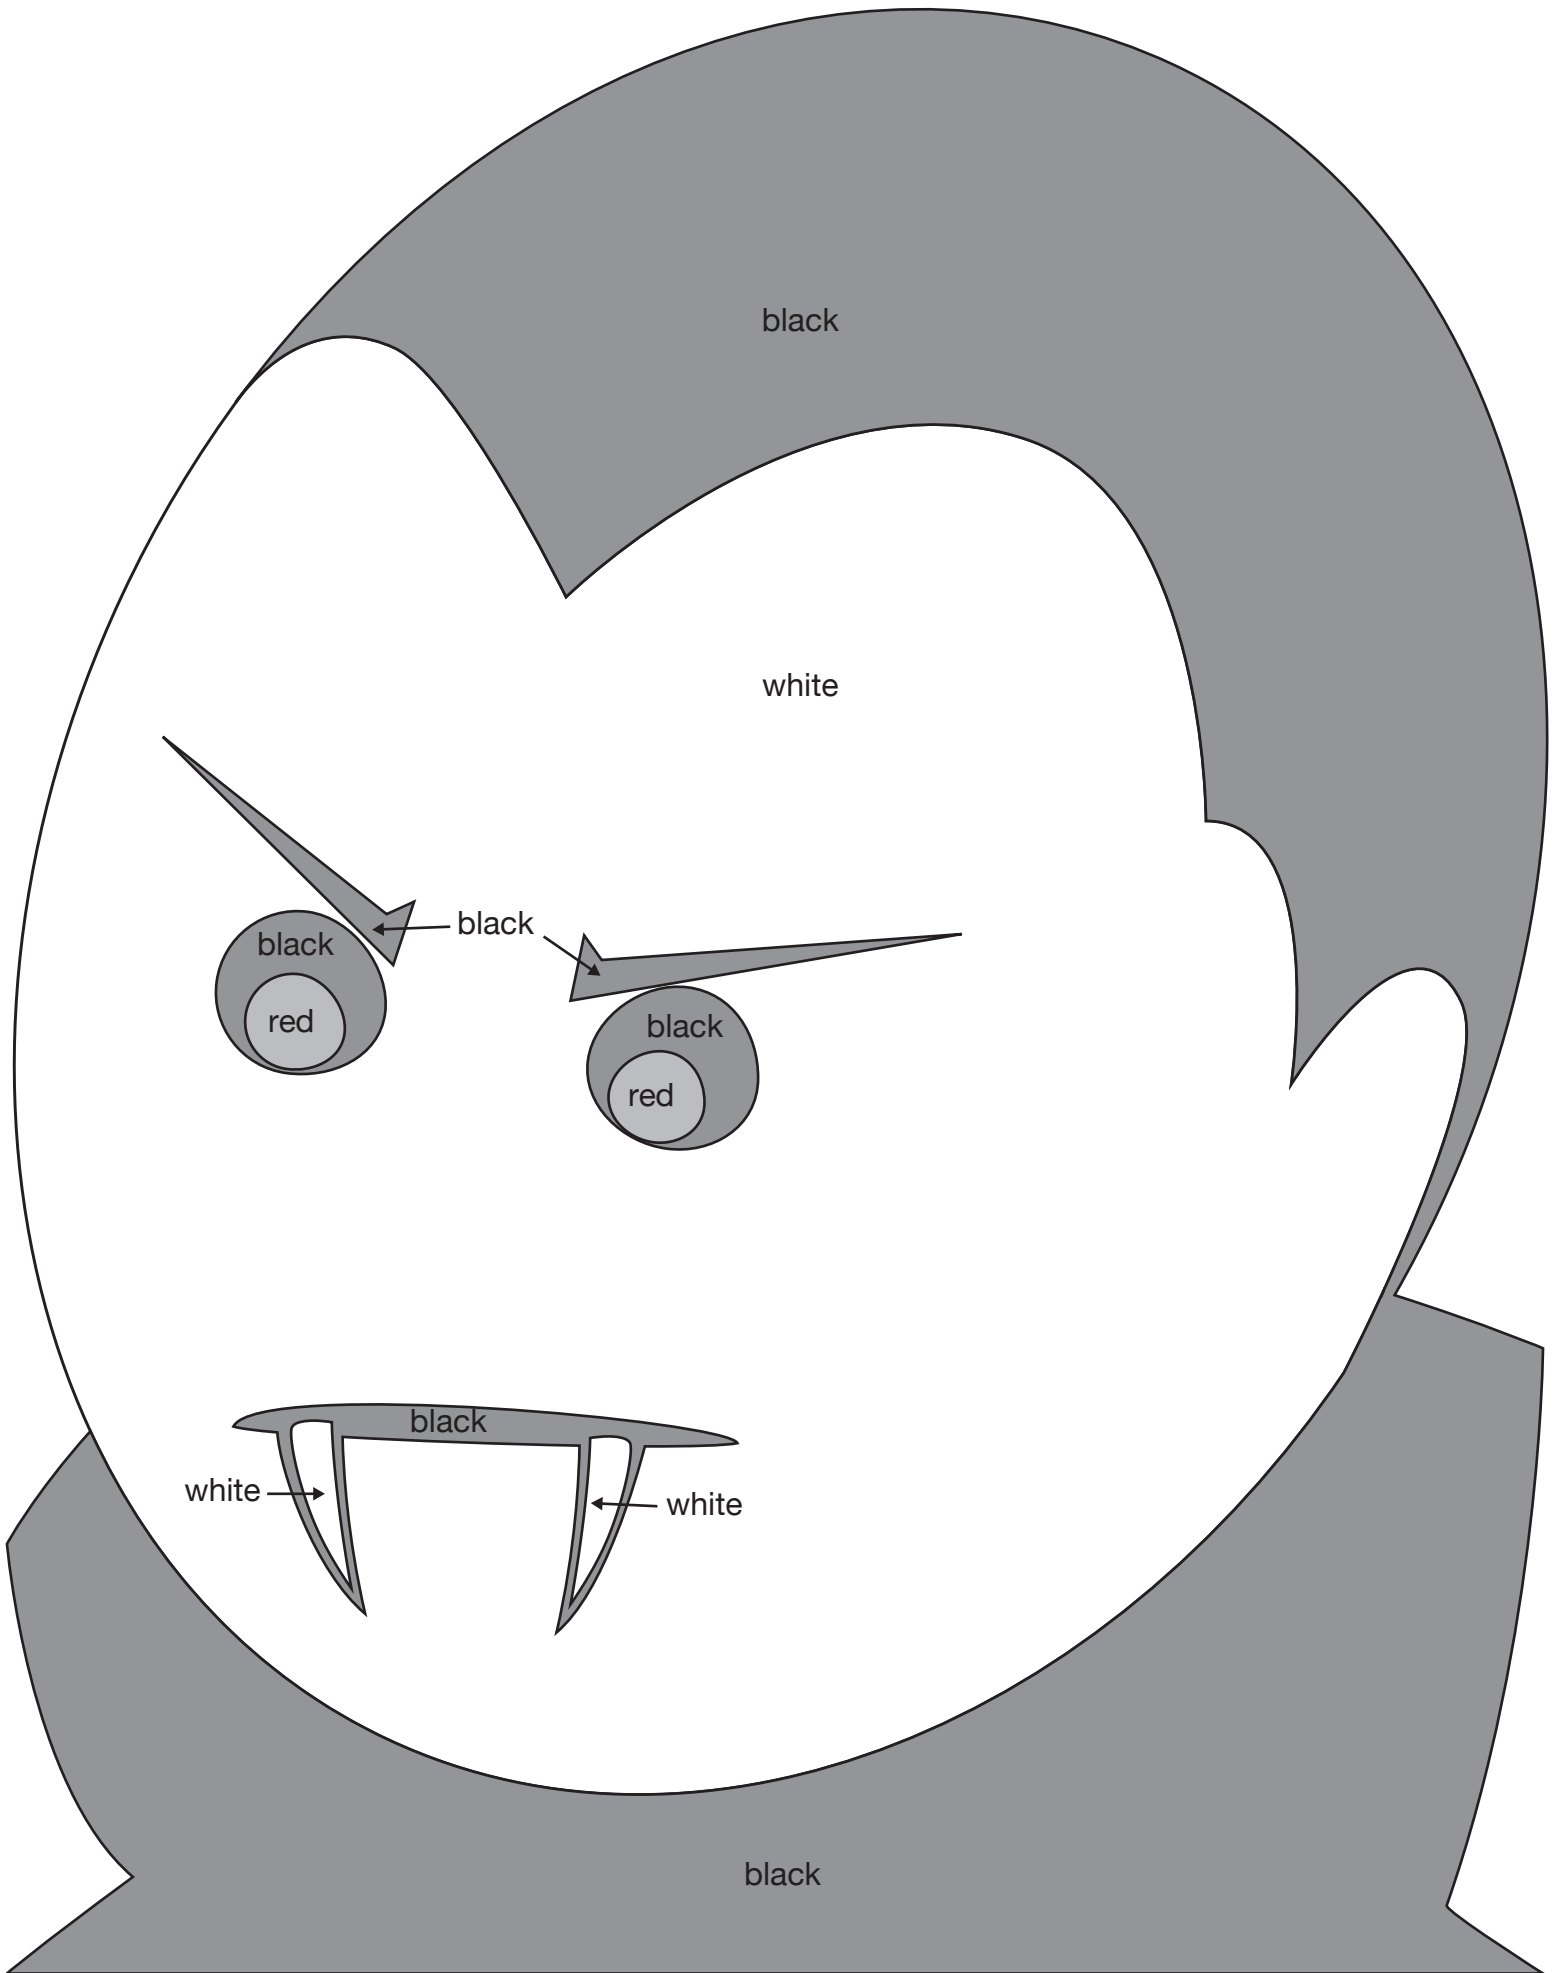

# PAIN T GUIDE

if cutting the bat shape proves too challenging, it may be painted any color that contrasts with the rest of the body

main body is entirely black, or decorated to taste. advanced painters may choose to brush on some subtle grey clouds.

CUT TEMPLATE

PAINT GUIDE

CUT TEMPLATE

cut

PAINT GUIDE

CUT TEMPLATE

PAINT GUIDE

CUT TEMPLATE

*cut*

*cut*

discard

PAINT GUIDE

black

white

black

white