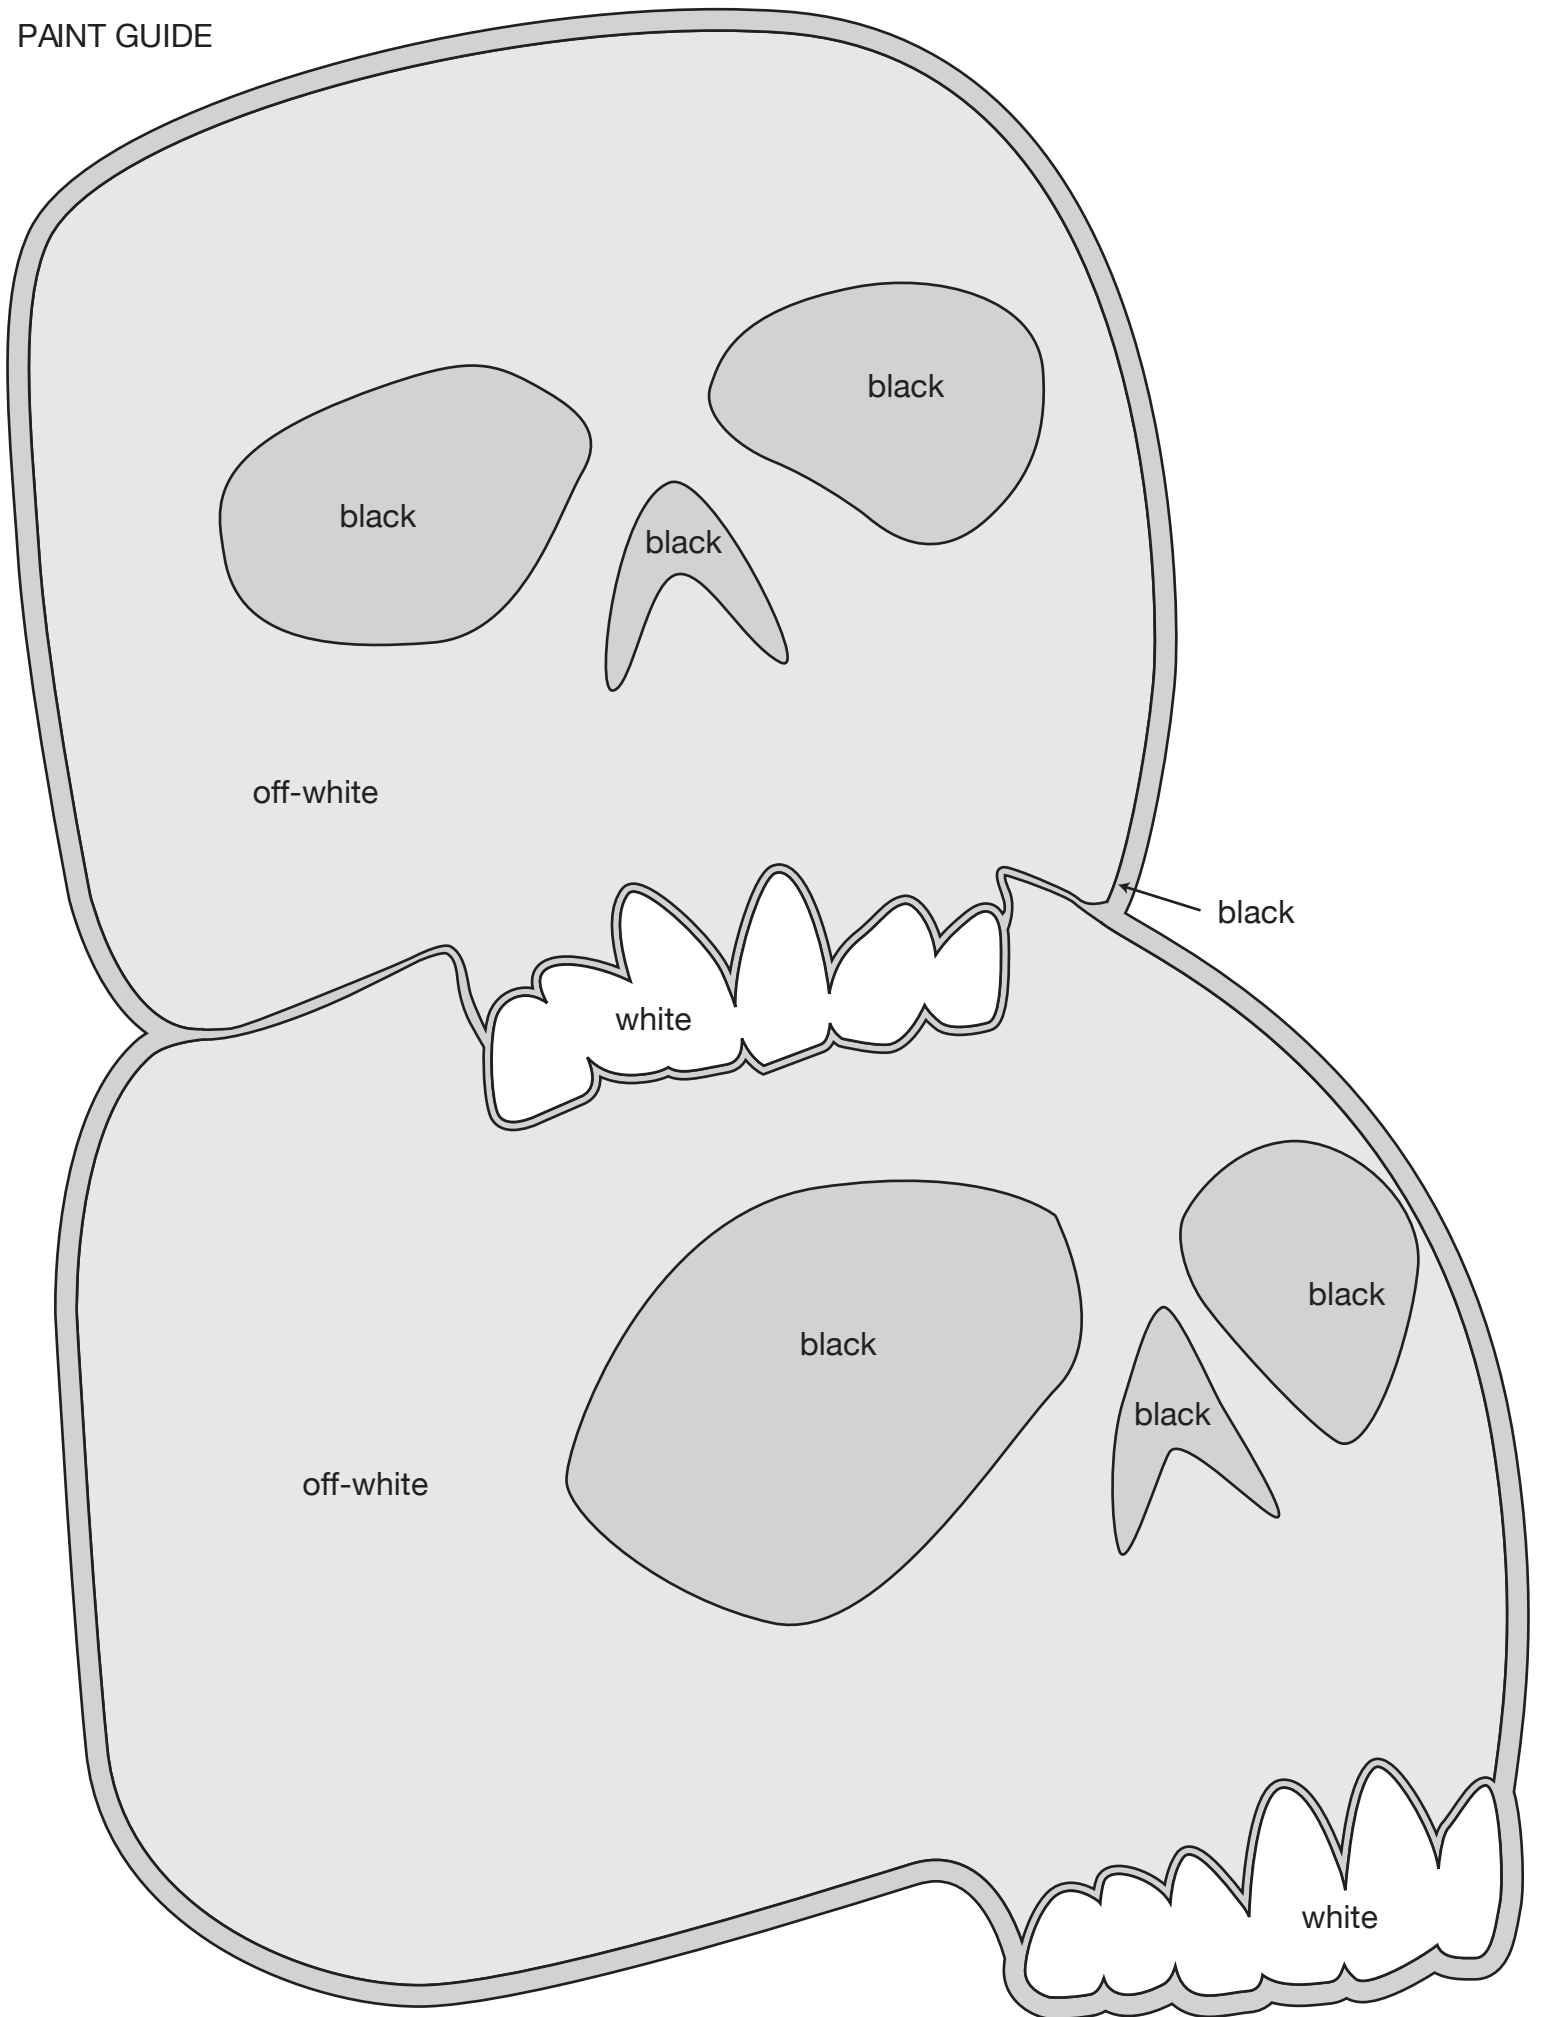

# PAIN T GUIDE

if cutting the bat shape proves too challenging, it may be painted any color that contrasts with the rest of the body

main body is entirely black, or decorated to taste. advanced painters may choose to brush on some subtle grey clouds.

*cut*

*cut*

discard

PAINT GUIDE

black

white

black

white

CUT TEMPLATE

cut

PAINT GUIDE

CUT TEMPLATE

cut

PAINT GUIDE

black

black

black

off-white

white

black

black

black

black

off-white