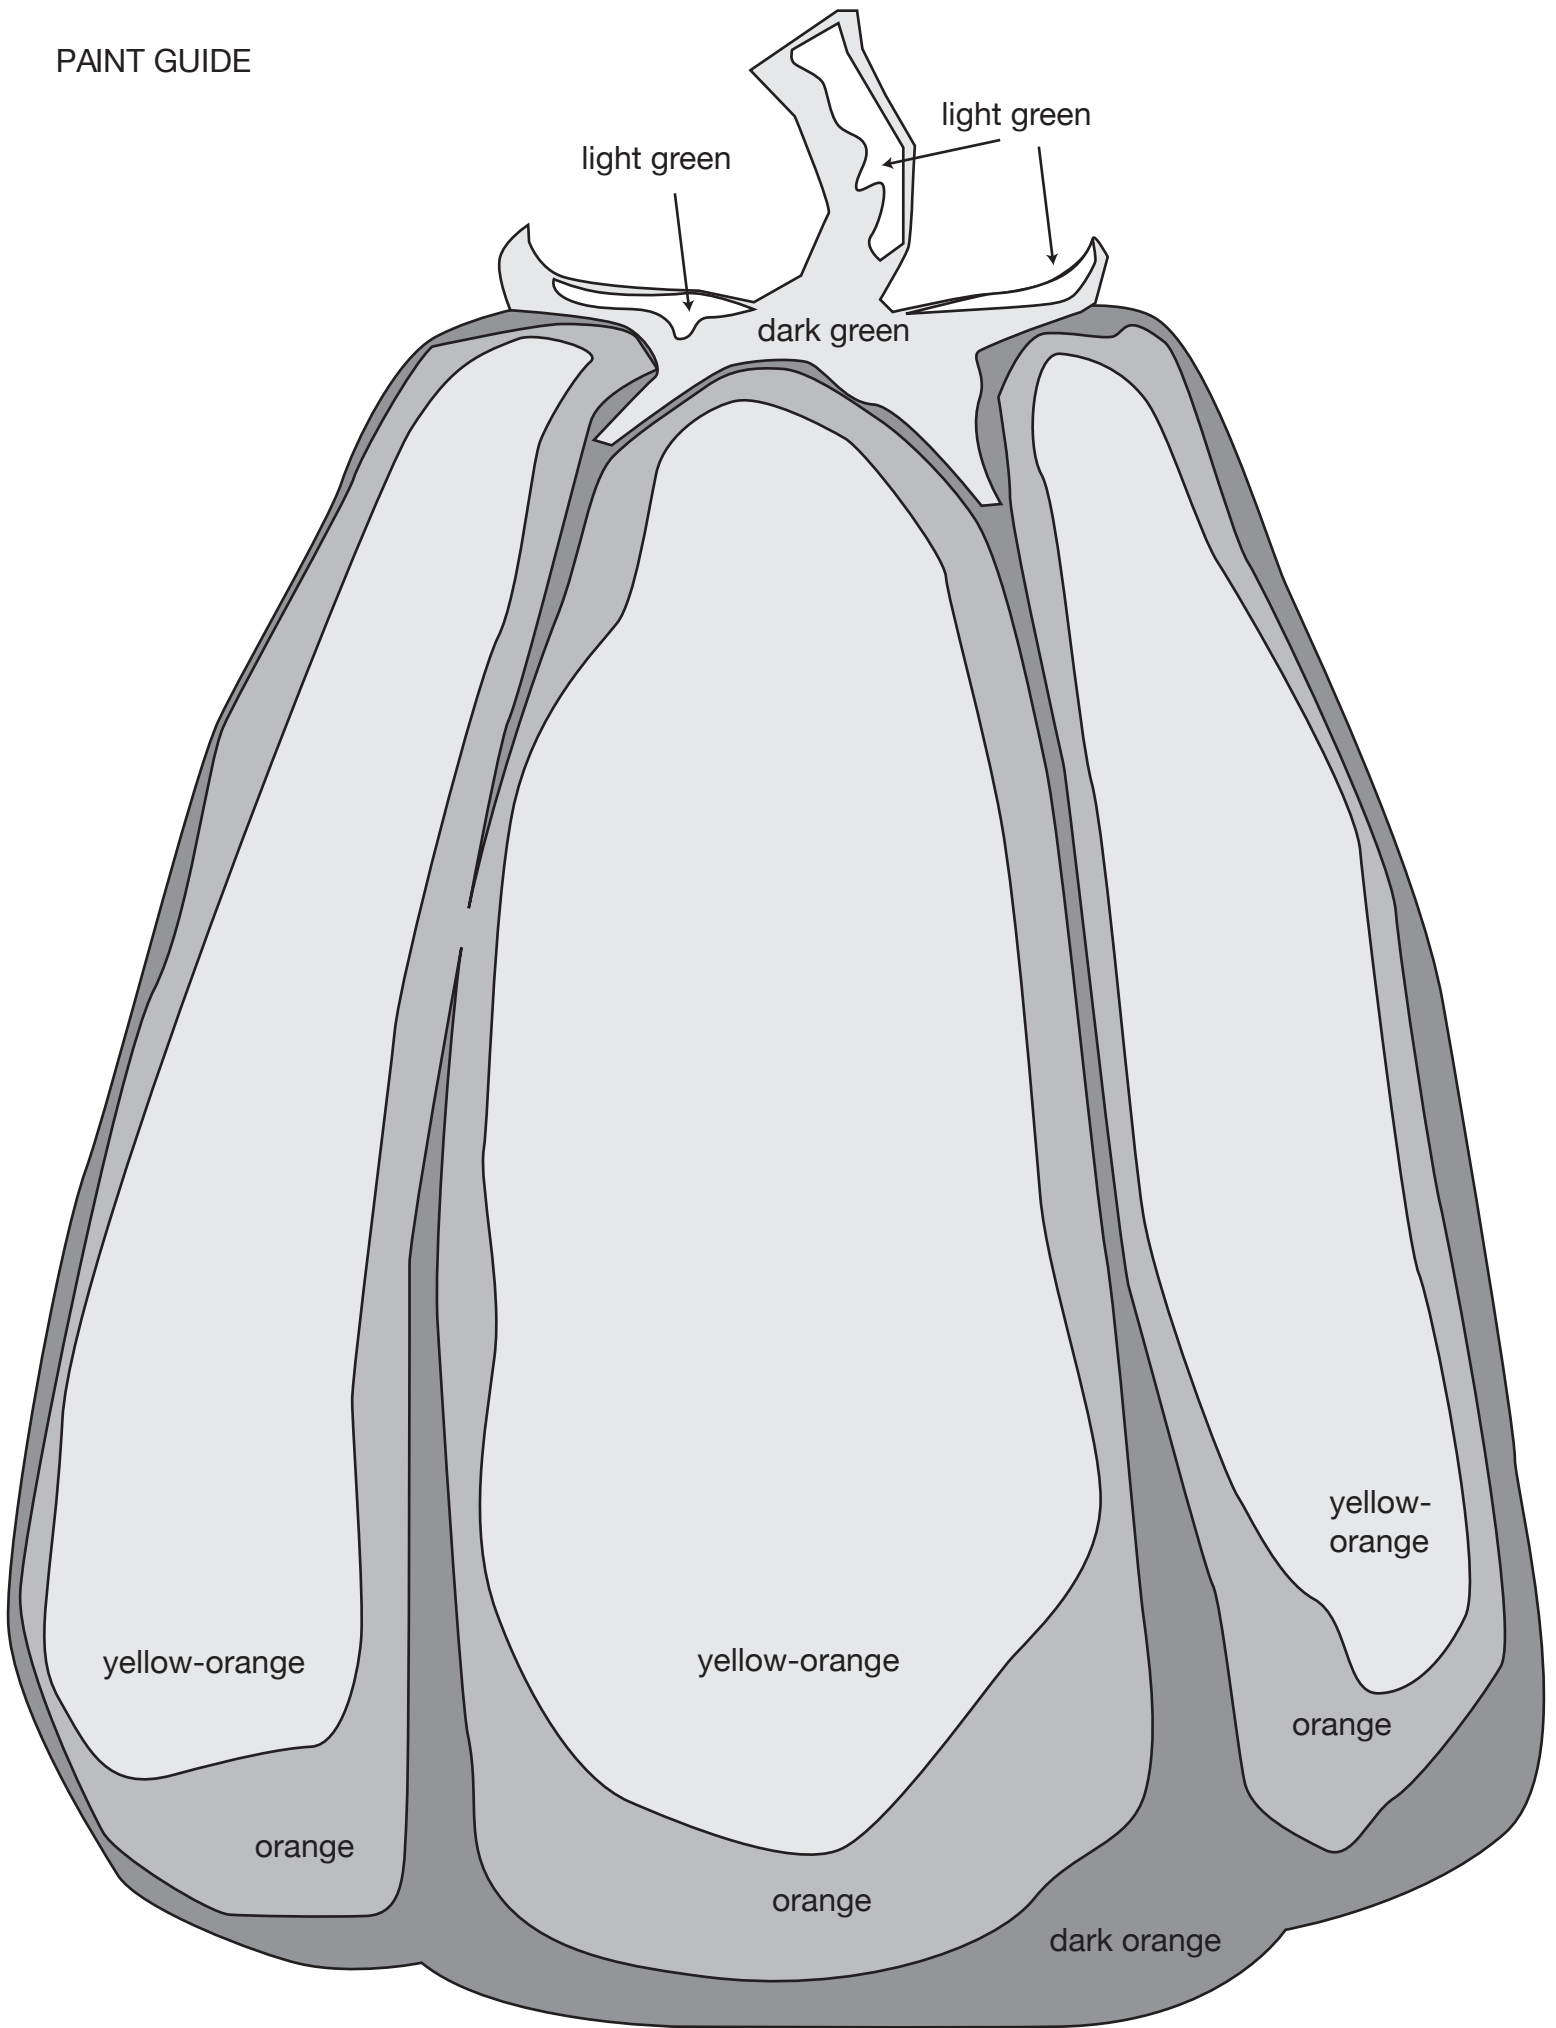

# PAIN T GUIDE

if cutting the bat shape proves too challenging, it may be painted any color that contrasts with the rest of the body

main body is entirely black, or decorated to taste. advanced painters may choose to brush on some subtle grey clouds.

if cutting the ghost shape proves too challenging, it may be painted white

CUT TEMPLATE

cut

PAINT GUIDE

CUT TEMPLATE

cut

cut

discard

cut

the spider's body  
can be made from  
the discarded piece,  
or any other materials  
you choose. Make  
it as cute or scary  
as you like!