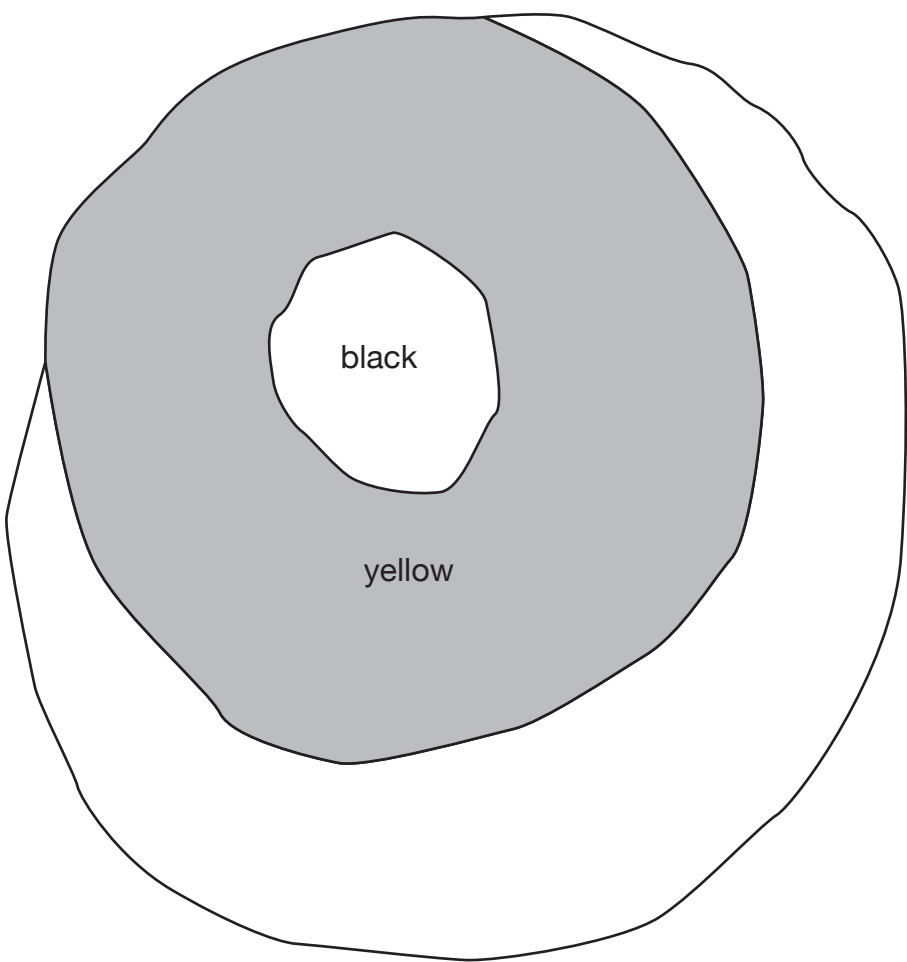

# PAIN T GUIDE

if cutting the bat shape proves too challenging, it may be painted any color that contrasts with the rest of the body

main body is entirely black, or decorated to taste. advanced painters may choose to brush on some subtle grey clouds.

black

cut

cut

discard

cut

discard

main body is entirely black, or decorated to taste.  
advanced painters may choose to brush on some  
subtle grey clouds.

black