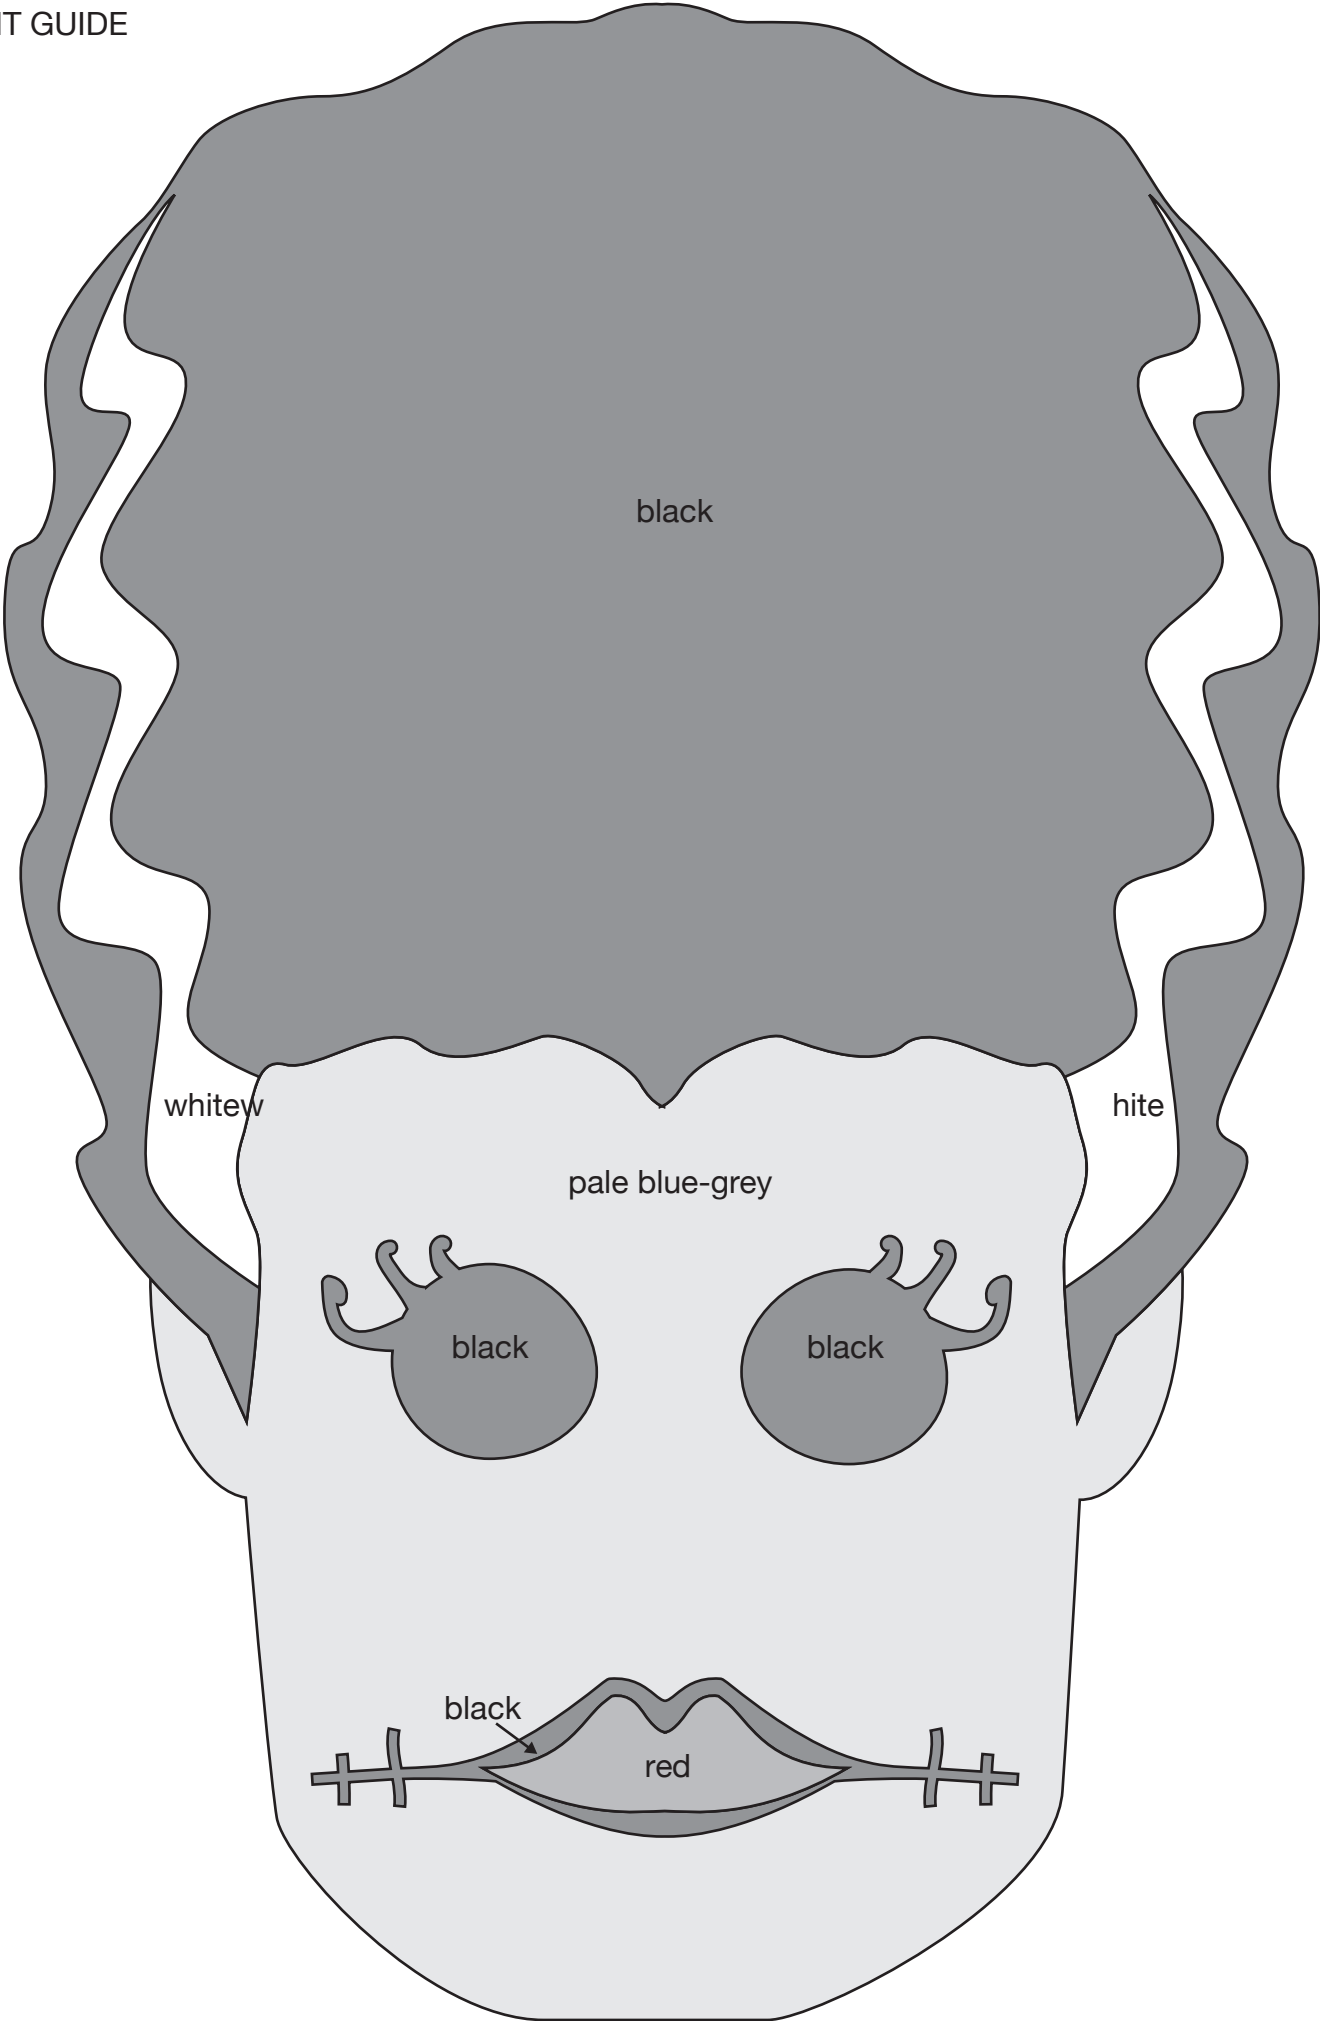

# PAIN T GUIDE

if cutting the bat shape proves too challenging, it may be painted any color that contrasts with the rest of the body

main body is entirely black, or decorated to taste. advanced painters may choose to brush on some subtle grey clouds.

black

cut

cut

discard

cut

discard

main body is entirely black, or decorated to taste.  
advanced painters may choose to brush on some  
subtle grey clouds.

black

CUT TEMPLATE

PAINT GUIDE

CUT TEMPLATE

cut

PAINT GUIDE

CUT TEMPLATE

PAINT GUIDE

CUT TEMPLATE

*cut*

*cut*

discard

PAINT GUIDE

black

white

black

white