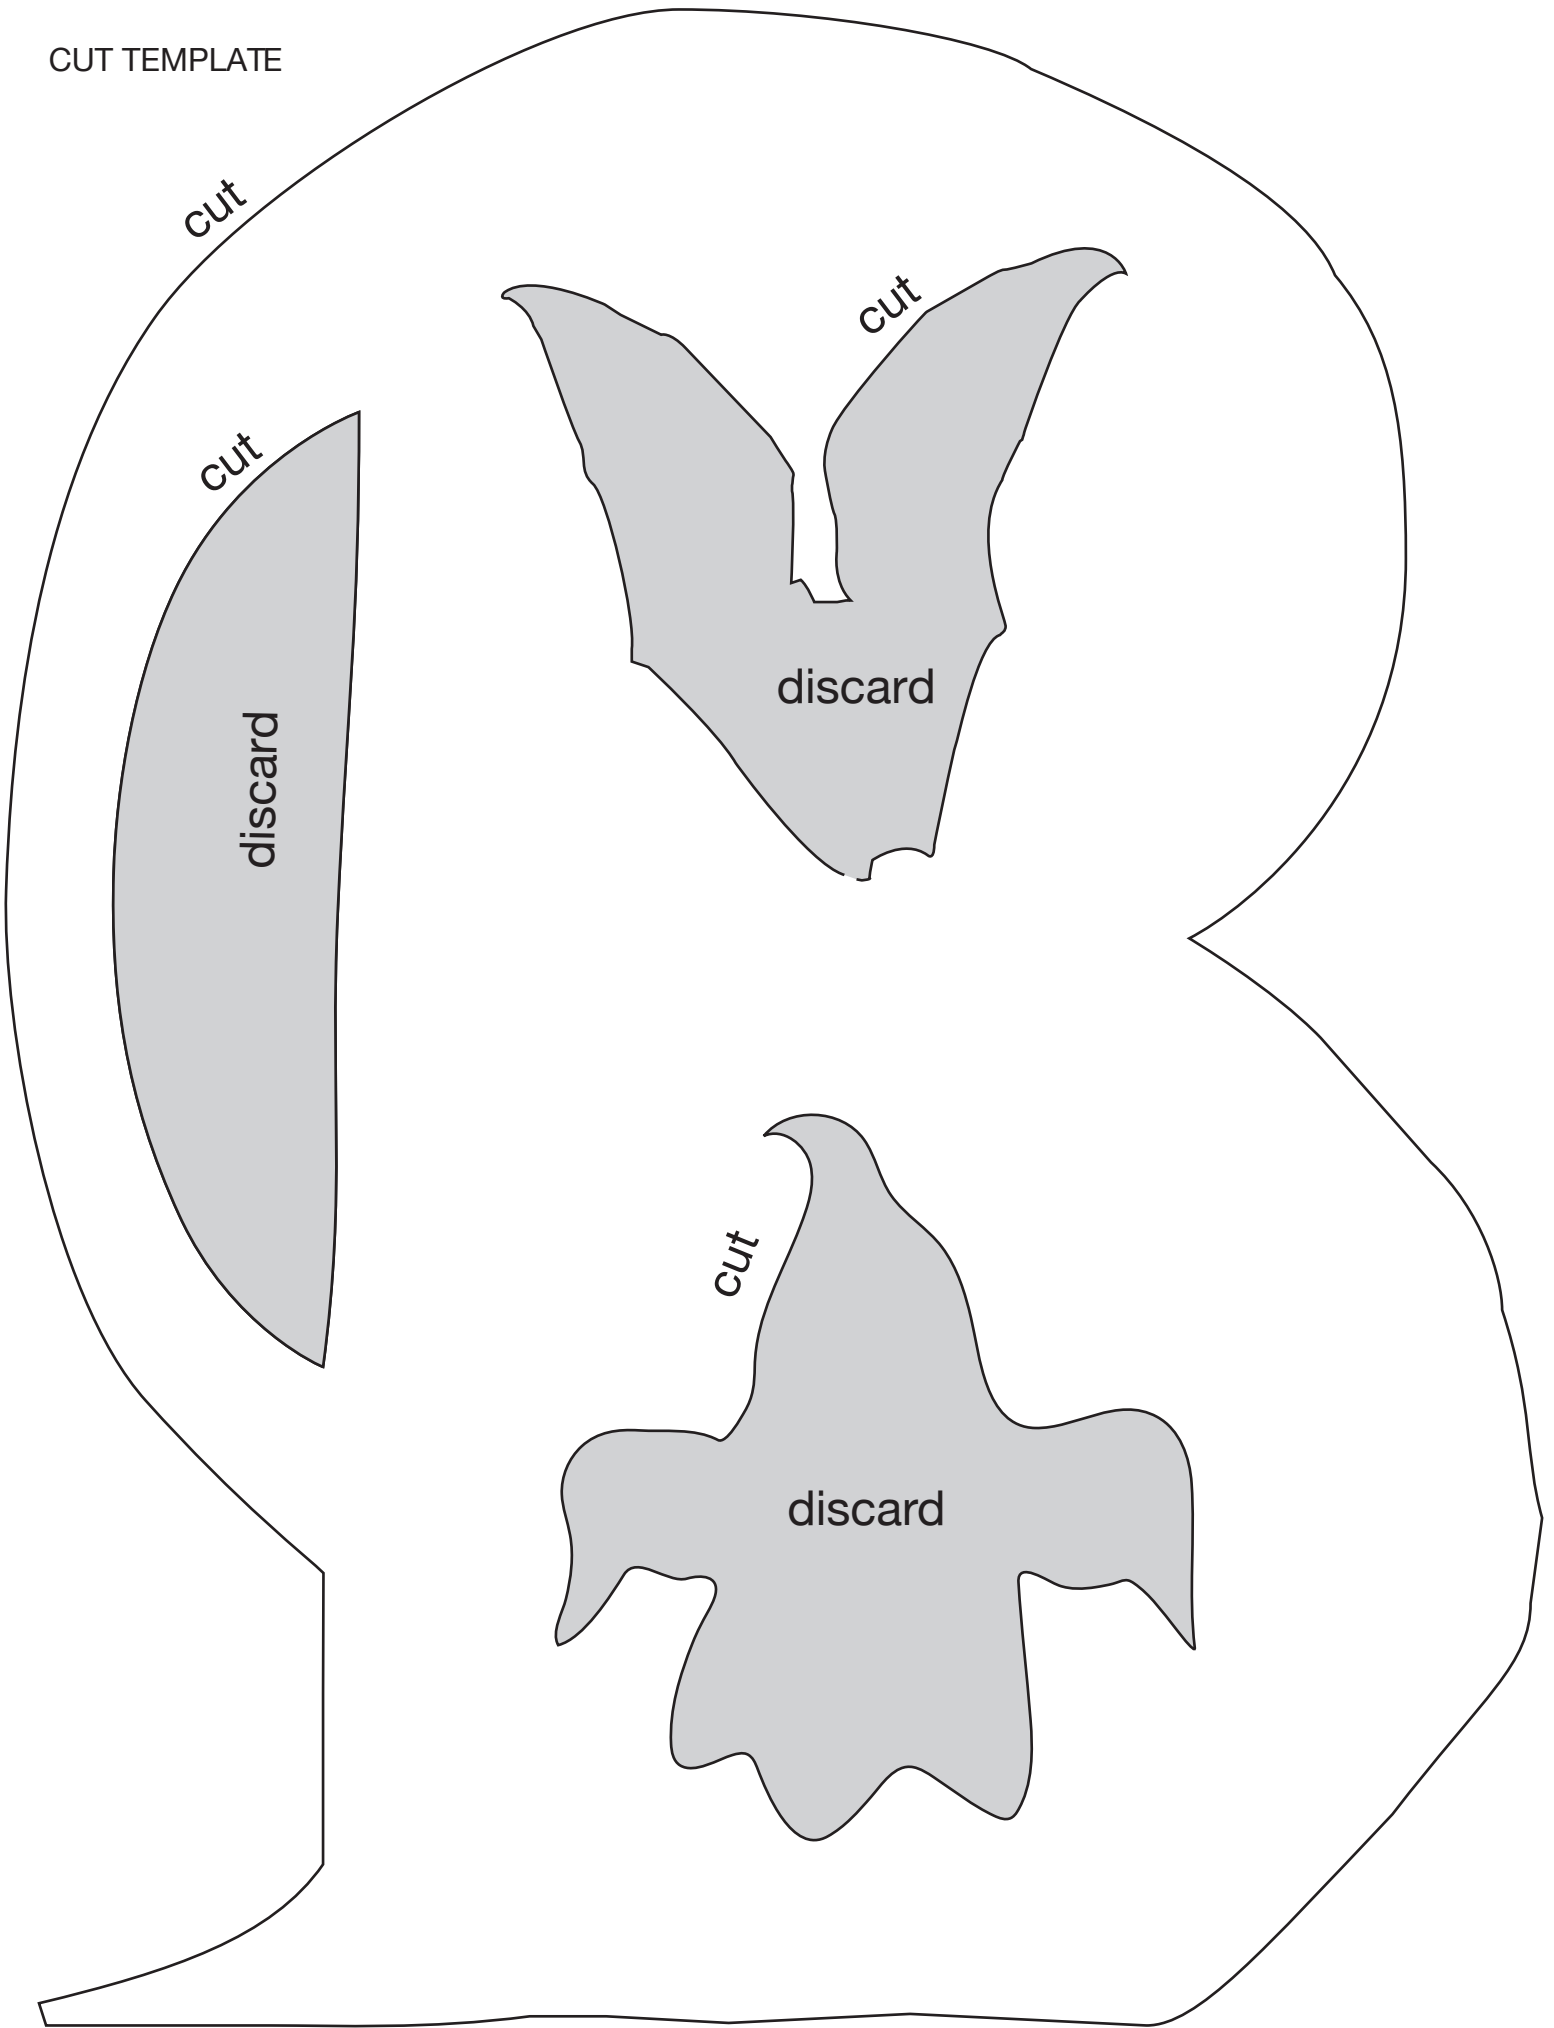

CUT TEMPLATE

cut

cut

cut

discard

discard

cut

discard

# PAIN T GUIDE

if cutting the bat shape proves too challenging, it may be painted any color that contrasts with the rest of the body

main body is entirely black, or decorated to taste. advanced painters may choose to brush on some subtle grey clouds.

if cutting the ghost shape proves too challenging, it may be painted white

CUT TEMPLATE

cut

PAINT GUIDE

CUT TEMPLATE

cut

cut

discard

cut

the spider's body  
can be made from  
the discarded piece,  
or any other materials  
you choose. Make  
it as cute or scary  
as you like!