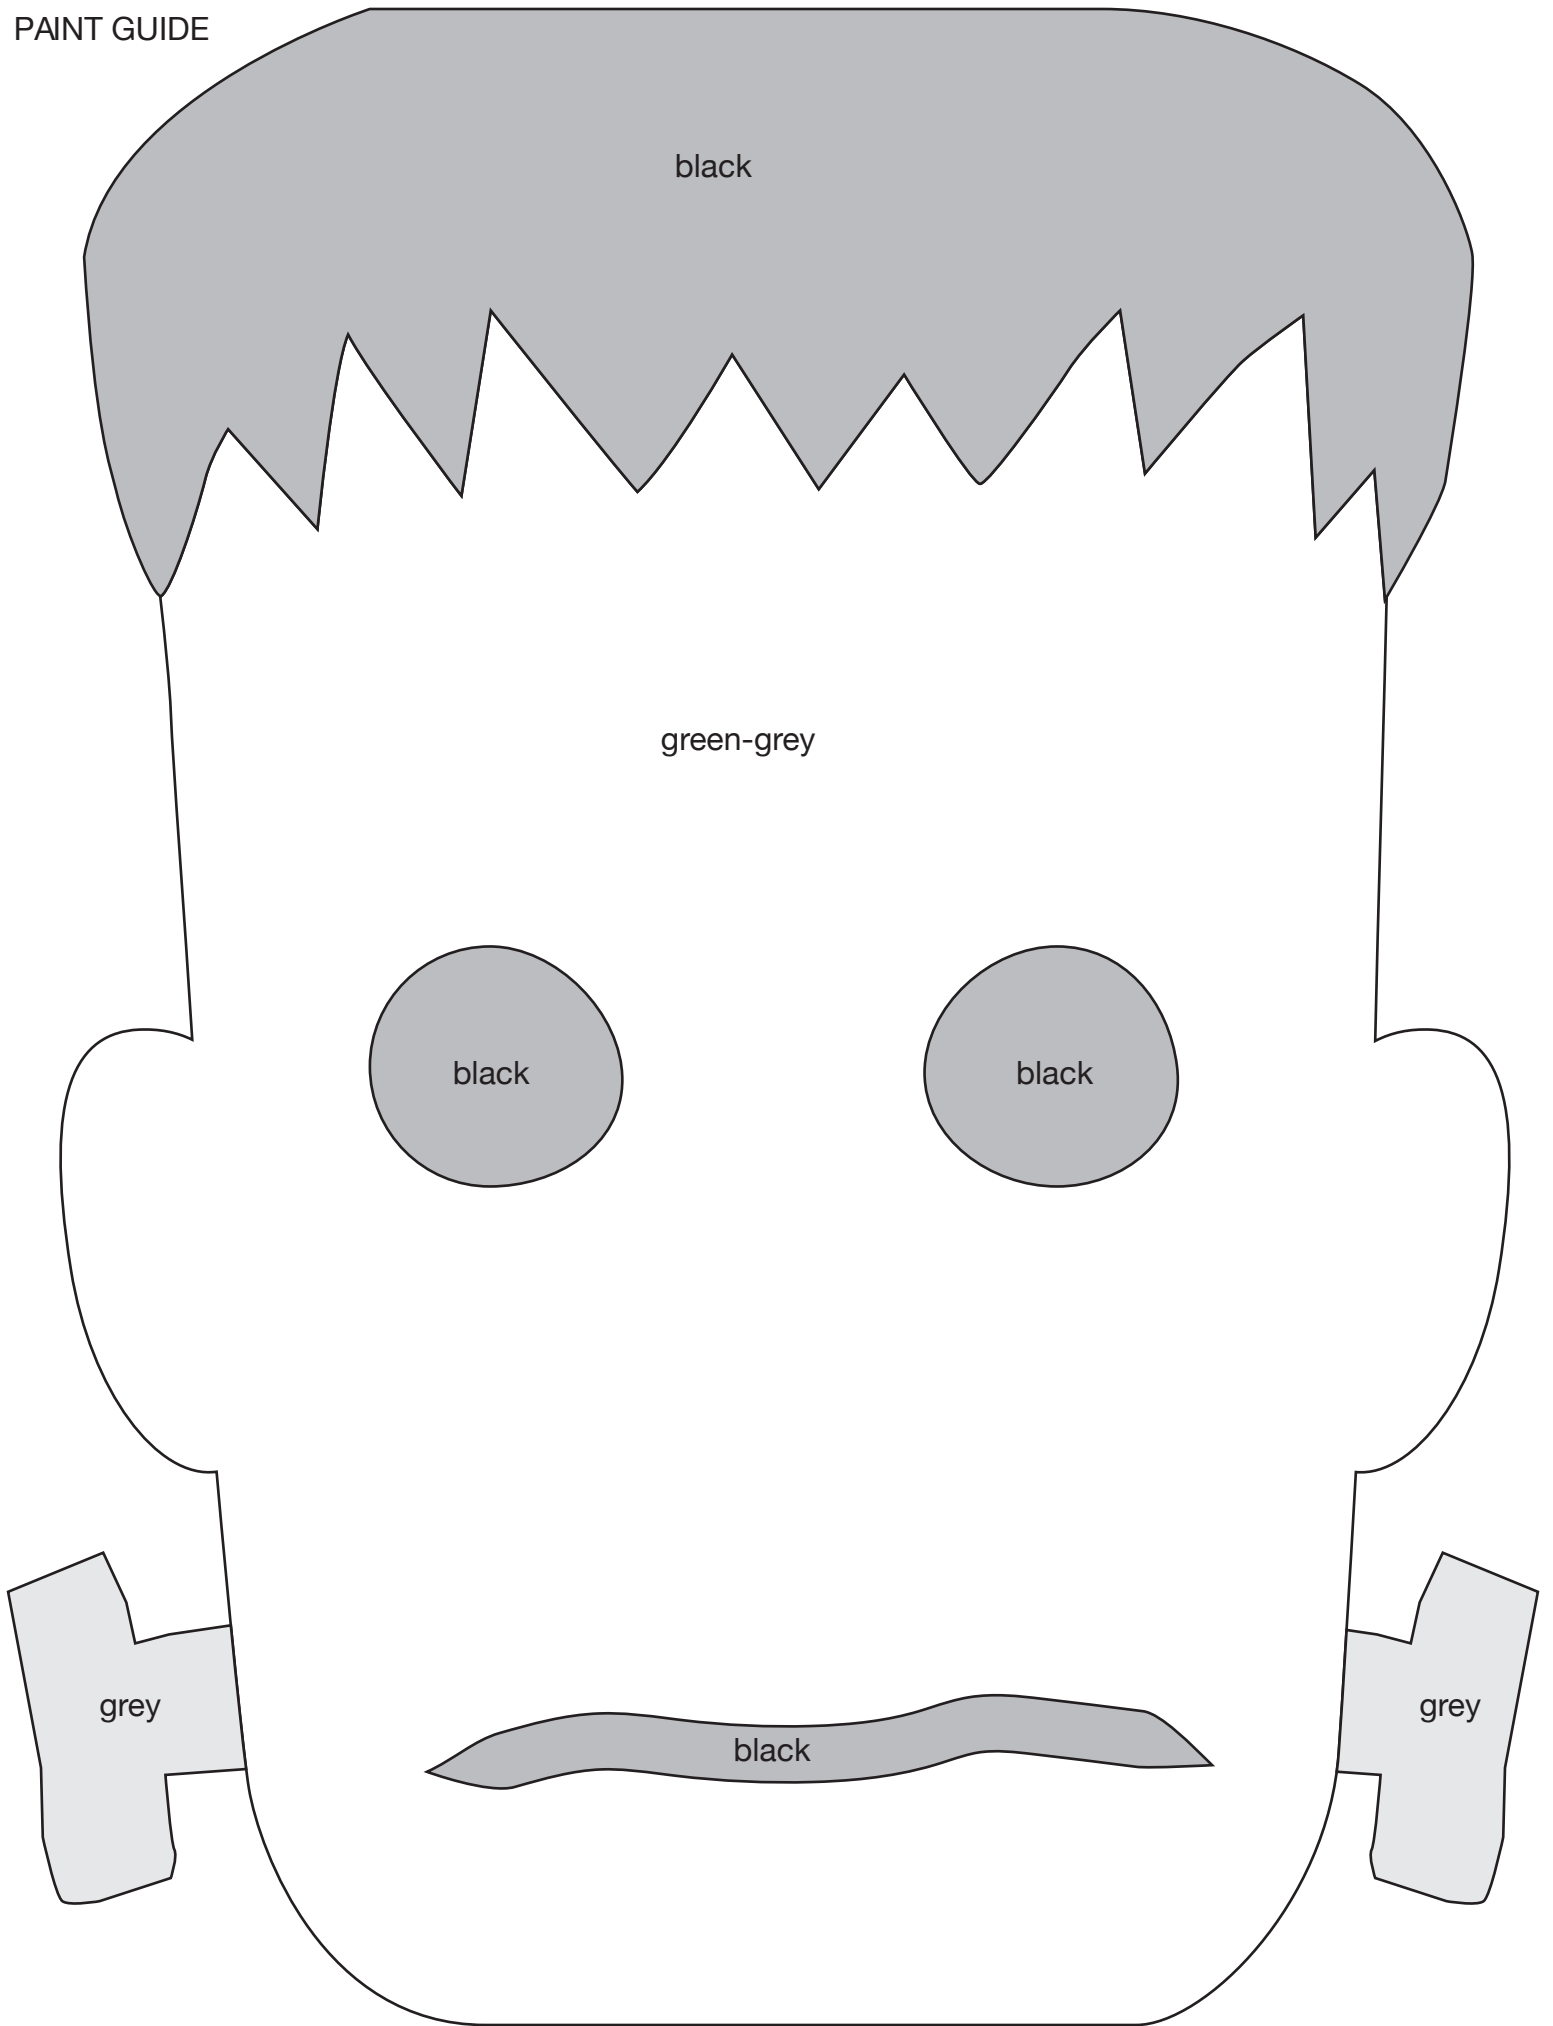

# PAIN T GUIDE

if cutting the bat shape proves too challenging, it may be painted any color that contrasts with the rest of the body

main body is entirely black, or decorated to taste. advanced painters may choose to brush on some subtle grey clouds.

black

cut

cut

discard

cut

discard

main body is entirely black, or decorated to taste.  
advanced painters may choose to brush on some  
subtle grey clouds.

black

CUT TEMPLATE

PAINT GUIDE

CUT TEMPLATE

cut

PAINT GUIDE

CUT TEMPLATE

PAINT GUIDE

CUT TEMPLATE

*cut*

*cut*

discard

PAINT GUIDE

black

white

black

white